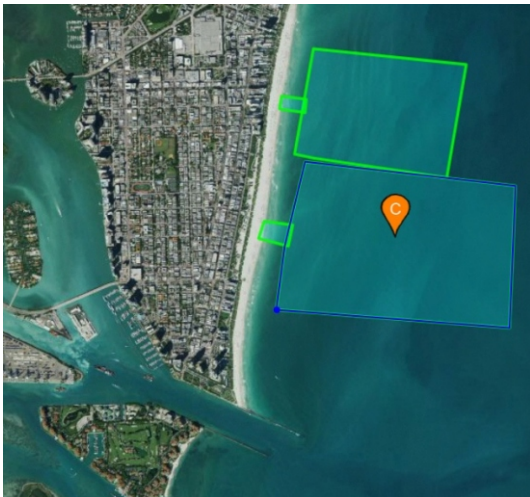

SAFE ZONES

OtoTrak allows you to create custom, safe-ride zones for your watercraft. Watercrafts inside safe-zone can use full speed, while watercrafts outside of the safe-zones will be automatically reduced to a minimum speed with a warning sound, even if the rider keeps the throttle fully engaged.

OtoTrak delivers full control over all watercrafts, and allows control of watercraft engines simultaneously if needed, or in case of emergency.

Example of rental safe-ride zones - Miami Beach

OtoTrak™ is a global technology company specializing in innovative and advanced automated systems for personal tracking, safety control, and management of personal watercrafts. OtoTrak's™ patented technology provides a complete turn-key solution for real-time tracking, supervision, and management. Track an unlimited number of personal watercrafts, from any location in the world with your smartphone or tablet.