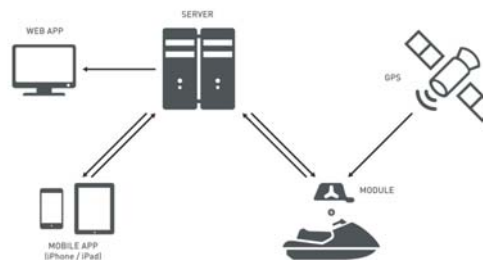

Protect business and personal assets using OtoTrak Geofence feature, which allows for immediate location and recovery of any watercraft.

OTOTRAK FOR BETTER SAFETY

OtoTrak Intelligent Distance Control (IDC) feature greatly improves the safety of your watercrafts, reduces risk of watercraft collisions, and minimizes the chances of near-shore accidents.

OTOTRAK COMPATIBILITY

The OtoTrak system is compatible with any post-2009, Sea-Doo or Yamaha personal watercraft.

OTOTRAK PRESENTATION

OtoTrak app for iPhone / iPad + OtoTrak Remote

OtoTrak collects the watercraft data (GPS location, throttle, speed, and fuel running time), and transmits it to the server using FSM/GPRS technology. The collected data is then automatically updated and organized to the OtoTrak Cloud service. Users can monitor and control any number of watercrafts in real-time using OtoTrak mobile iOS or Android app on smartphone or tablet devices.

Geofence feature provide GPS anti-theft solution that alerts the owner if any watercraft moves out of any geofence zone, and allows tracking for recovery.

THE CHALLENGE

- Watercraft rental zone safety
- Keeping all active watercrafts safe
- Controlling watercraft's speed
- Minimizing watercraft collision
- Tracking watercraft's rent time
- Tracking watercraft's fuel consumption

THE SOLUTION

- Controls watercraft's position
- Tracks unlimited number of watercrafts
- Customizable speed limit
- Customizable safe-ride zones
- IDC collision detection and warning
- GPS precise rental time stopwatch
- Real-time fuel consumption
- GPS anti-theft warning and tracking